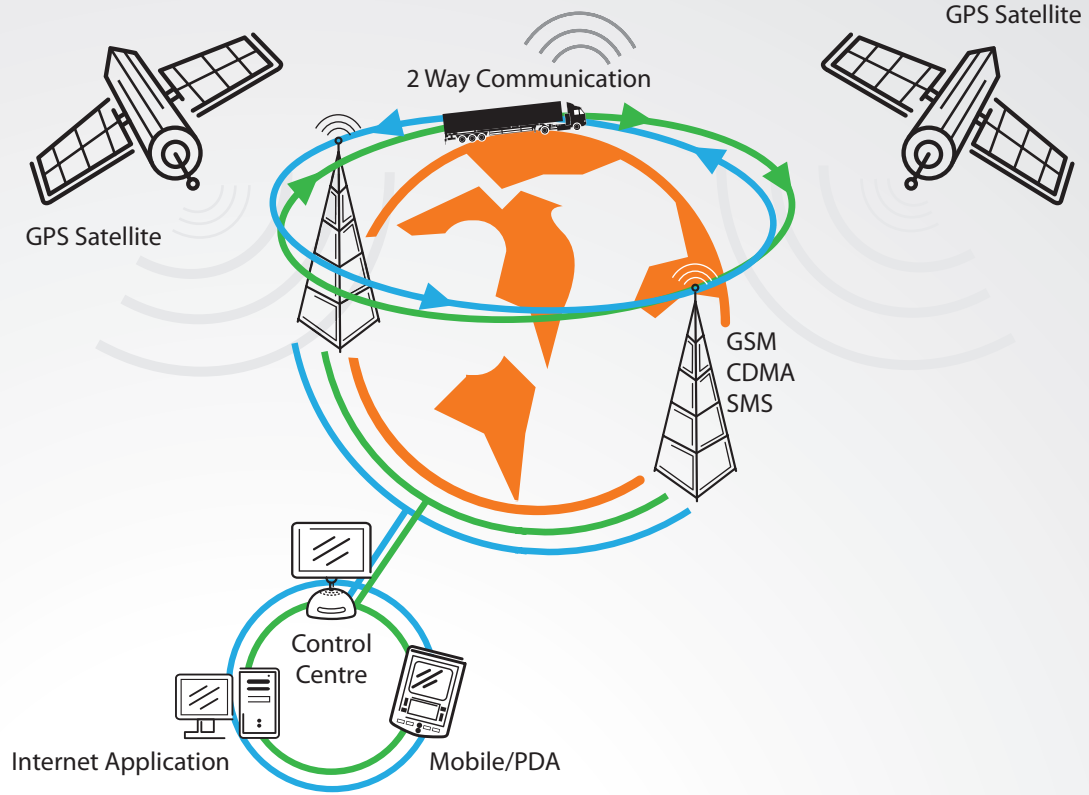

TRACK PROTECT MANAGE

iTrack : Fleet Management Solutions
Control your fleet with an eye in the sky.

A representation of the iTrack network in function. Advance Features and Technology, iTrack puts you incharge of your Fleet from anywhere in the world.

Product and Specs

ICU 700/1000/1200

Heart of the iTrack Fleet Management Solutions, ICU is a virtually undetectable unit. Smaller than your palm. Rugged and protected with unbreakable casing. Tucked inside the vehicle, ICU is an ever evolving, fully customizable Hi-end technology in disguise of a simple plug & play interface.

Features	ICU 700	ICU 1000	ICU 1200
Inbuilt Antennas	o	o	o
CAN-bus			o
Inbuilt Accident/ Harsh braking/ Sudden acceleration		o	o
Immobilization/ Gradual Stop	o	o	o
5 Digital Inputs/ Ouputs		o	o
2 Analog		o	o
Fully Certified	o	o	o
Fuel Sensor		o	o
Back up Battery		o	o
Access to All Reports	o	o	o
Motorola Modem	o	o	o
U Block Antenna	o	o	o
2 MB internal Memory	o	o	o
24 Channel GPS Antenna	o	o	o

Supply	Voltage Power	8v-28v (in one unit) 1mA (sleep mode) – 92mA (transmit)
Temperature	Operational Storage	-40°C to 60 °C -40°C to 85 °C
Operating Humidity		Up To 80%
Measurement		110 x 61 x 21mm, 150 grams
Cellular Modem	GSM	Motorola G24-L
GPS	Receiver and Antenna Protocol Positioning accuracy Navigation Update Rate Navigation method Time to First Fix (TTFF)	Internal NMEA (Binary format) Position: 10m CEP(50%) Velocity: 0.2m/s (50%) 1 second (Default) All-In-View solution 2-Satelite solution Hot Start: 12 sec Warm Start: 35 sec Cold Start: 50 sec
CPU Capacity	Static RAM Nonvolatile memory Flash Memory	128 Kb 34 Kb 2048 Kb
Alarm System	Immobilizer Disarming Options	External – usage as Gradual Stop Key Pad, Dallas Key, Remote Control
Backup Battery	Type	Varta PoLiFlex, 800-1200 mAh
Comm Port	RS232	115,200 bps (default)