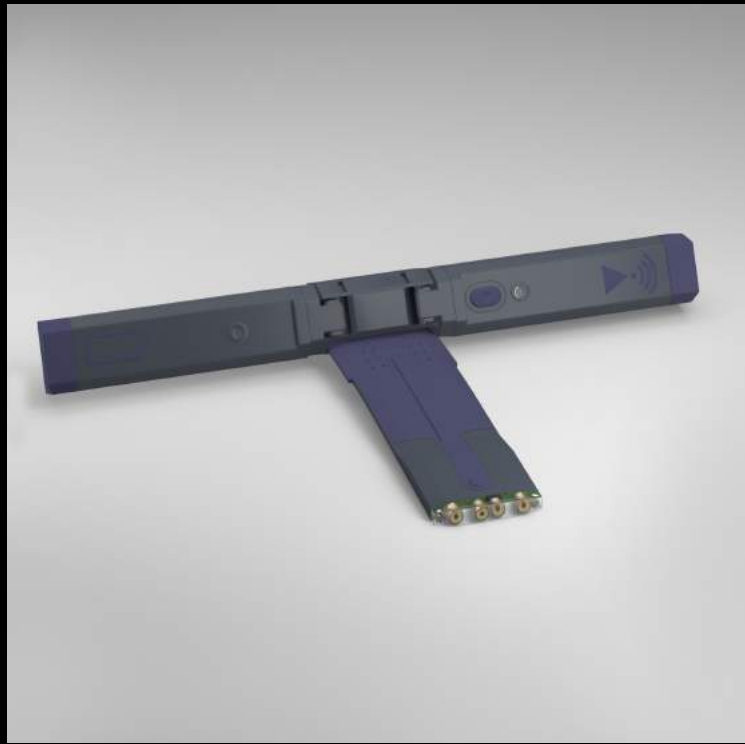

## The Revolutionary, Keyless Smart PadLock To Help Secure Your Goods

- Made in Israel & Explosive Grade
- Does not require a key
- Easy Access: Bluetooth, GPRS, GSM, SMS, Web Access
- Assign varied access to sub users at different times in different locations
- Review log of where, when, by whom and for how long lock was opened
- Patented Flexible Shackle (50-500cm)
- Advanced Fiber Optics – shackle detects breach of any kind
- In-built temperature and impact sensor

# Tetis R (Available for Dry Containers As Well)

TETIS R is an ideal monitoring application for Refrigerated Cargo, Temperature Sensitive Goods and Vehicles

- Easily Installed On Door Hinge
- Alerts on Door Opening/Closing
- Real-Time Location & Movement
- Control Storage Environment
- Monitor Impact To Cargo
- Review Cargo Handling
- In-built Temperature, Humidity and Exposure Sensors
- Customizable Reports and Alerts

## Sophisticated tracking application designed for monitoring Valuable Shipments, Portable Assets & Air Cargo

- Three Models: Short Trips, Long Trips, Air Cargo
- Placed Inside the Consignment
- Real-Time GPS Location
- In-built Temperature, Impact and Exposure Sensors
- Movement Alerts
- Review Asset Handling
- TUVR, Intertek, UKAS - Certified
- Advanced MIS Reports & Personalised Alerts