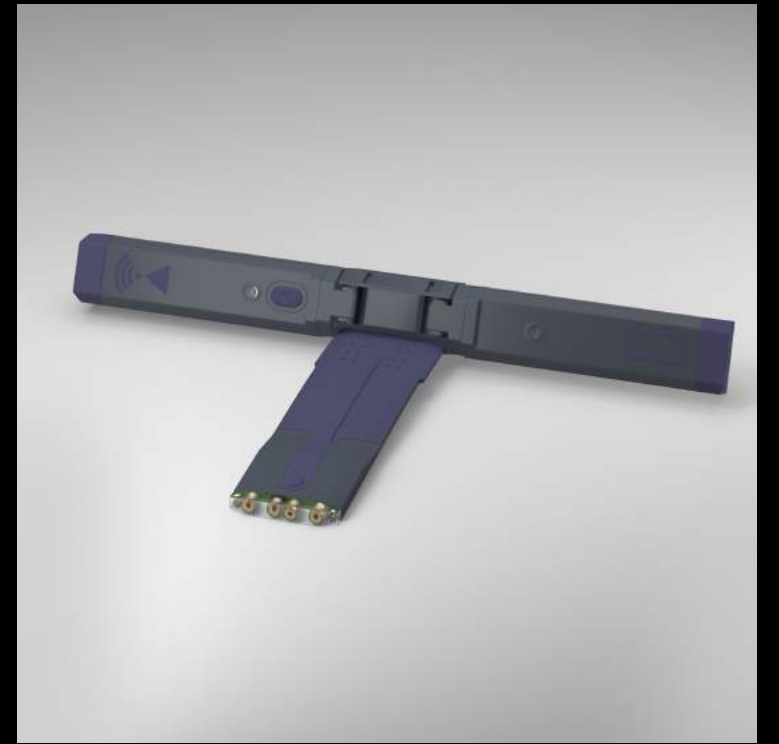

## The Revolutionary, Keyless Smart PadLock To Help Secure Your Goods

- Made in Israel & Explosive Grade
- Does not require a key
- Easy Access: Bluetooth, GPRS, GSM, SMS, Web Access
- Assign varied access to sub users at different times in different locations
- Review log of where, when, by whom and for how long lock was opened
- Patented Flexible Shackle (50-500cm)
- Advanced Fiber Optics – shackle detects breach of any kind
- In-built temperature and impact sensor

# Tetis R (Available for Dry Containers As Well)

TETIS R is an ideal monitoring application for Refrigerated Cargo, Temperature Sensitive Goods and Vehicles

- Easily Installed On Door Hinge
- Alerts on Door Opening/Closing
- Real-Time Location & Movement
- Control Storage Environment
- Monitor Impact To Cargo
- Review Cargo Handling
- In-built Temperature, Humidity and Exposure Sensors
- Customizable Reports and Alerts